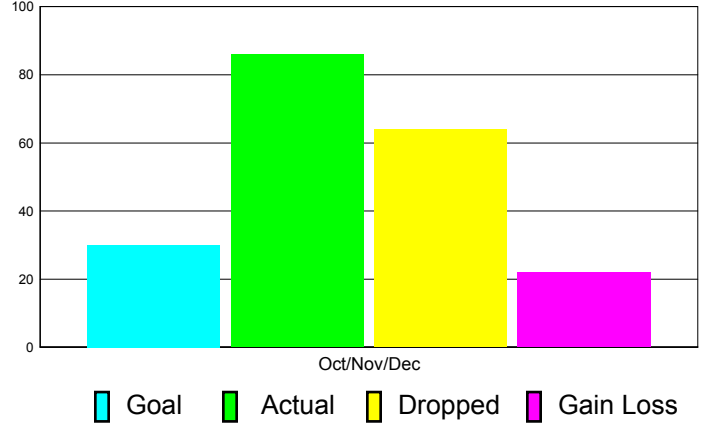

Membership Results 2011-2012

Goal, New, Dropped, Gain/Loss